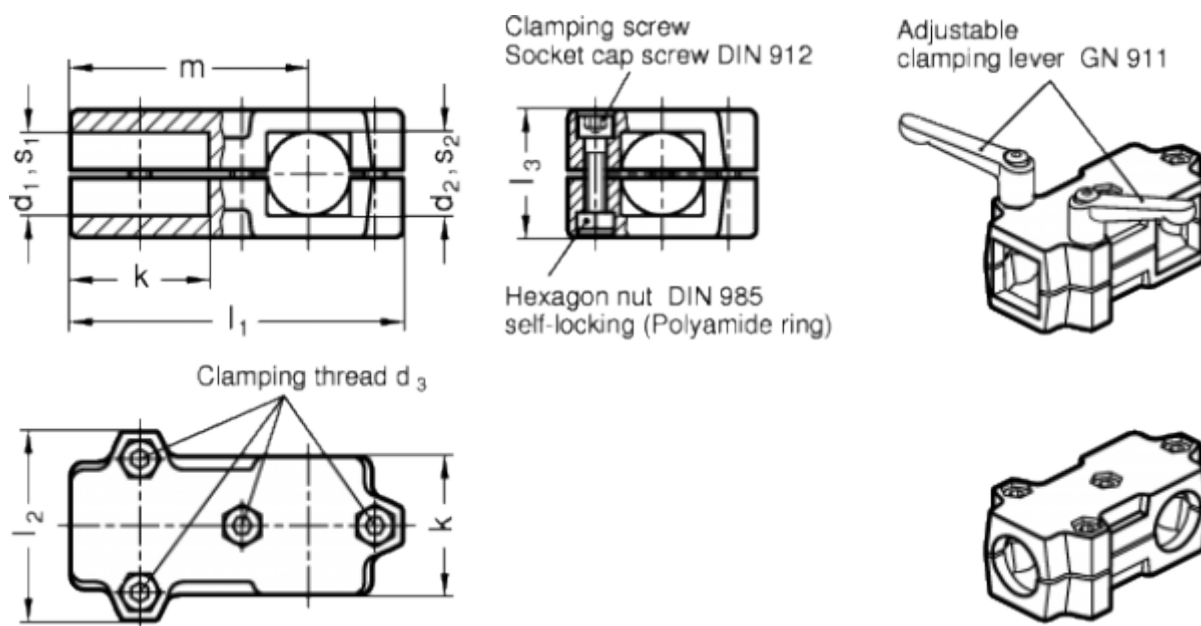

Article number: 20193V30B30602BL
 Description: E+G T-angle clamp
 GN 193-V30-B30-60-2-BL

Measures

Accessories = GN 911-M8-55	m	= -
d1 = -	s1	= 30
d2 = 30	s2	= -
d3 = M8	Weight in (g)	= 728
k = 60		
l1 = 141		
l2 = 79		
l3 = 59		